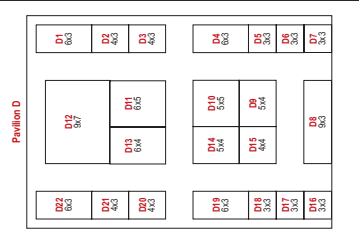

LAYOUT PLAN

Location Map

Note: All Stall Sizes in Meters

Display Area for Industrial/Construction Shows