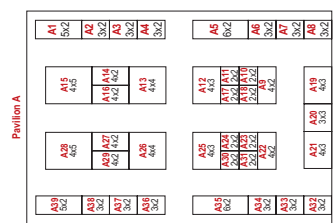

LAYOUT PLAN

Location Map

Note: All Stall Sizes in Meters

Display Area for Industrial/Construction Shows