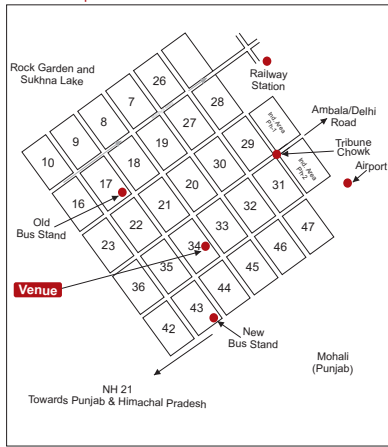

LAYOUT PLAN

Location Map

Note: All Stall Sizes in Meters

Display Area for Industrial/Construction Shows