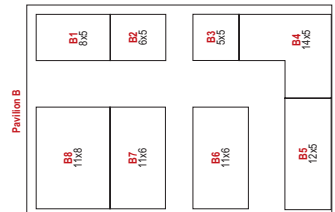

LAYOUT PLAN

Location Map

Note: All Stall Sizes in Meters

Display Area for Industrial/Construction Shows